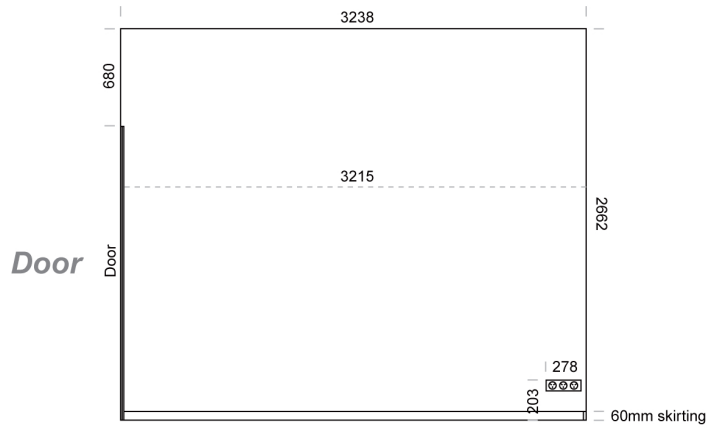

Dunedin Public Art Gallery

Rear Window

Situated: 40 Moray Place Dunedin
Running metres: 4.74 m
Square metres: 2.46 m
Ceiling height: 2722 mm
Lighting: Illuma track and Illuma fittings
Walls: Plaster board over MDF board

+64 3 474 3240 dpagmail@dcc.govt.nz
30 the Octagon DUNEDIN 9016
www.dunedin.art.museum
A Department of Dunedin City Council

Floor Plan

Left Wall

Back Wall

Right Wall

Window Wall [from inside]