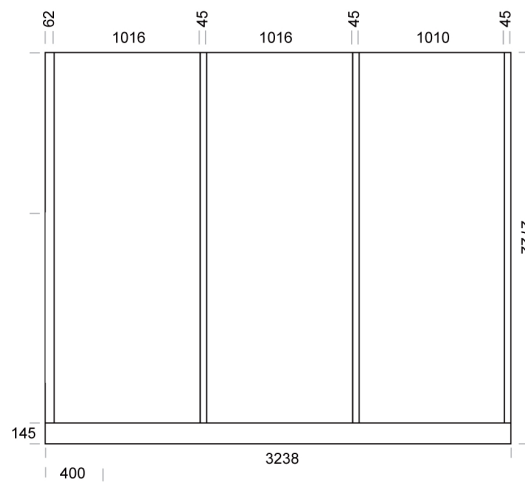

Dunedin Public Art Gallery

Rear Window

Situated: 40 Moray Place Dunedin
 Running metres: 4.74 m
 Square metres: 2.46 m
 Ceiling height: 2722 mm
 Lighting: Illuma track and Illuma fittings
 Walls: Plaster board over MDF board

left & centre: exterior views of the Rear Window. right: interior view of the Rear Window space