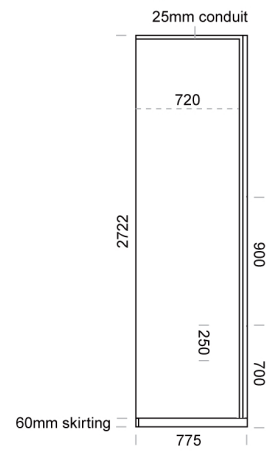

Dunedin Public Art Gallery

Rear Window

Situated: 40 Moray Place Dunedin
Running metres: 4.74 m
Square metres: 2.46 m
Ceiling height: 2722 mm
Lighting: Illuma track and Illuma fittings
Walls: Plaster board over MDF board

+64 3 474 3240 dpagmail@dcc.govt.nz
30 the Octagon DUNEDIN 9016
www.dunedin.art.museum
A Department of Dunedin City Council

Floor Plan

Left Wall

Back Wall

Right Wall

Window Wall [from inside]